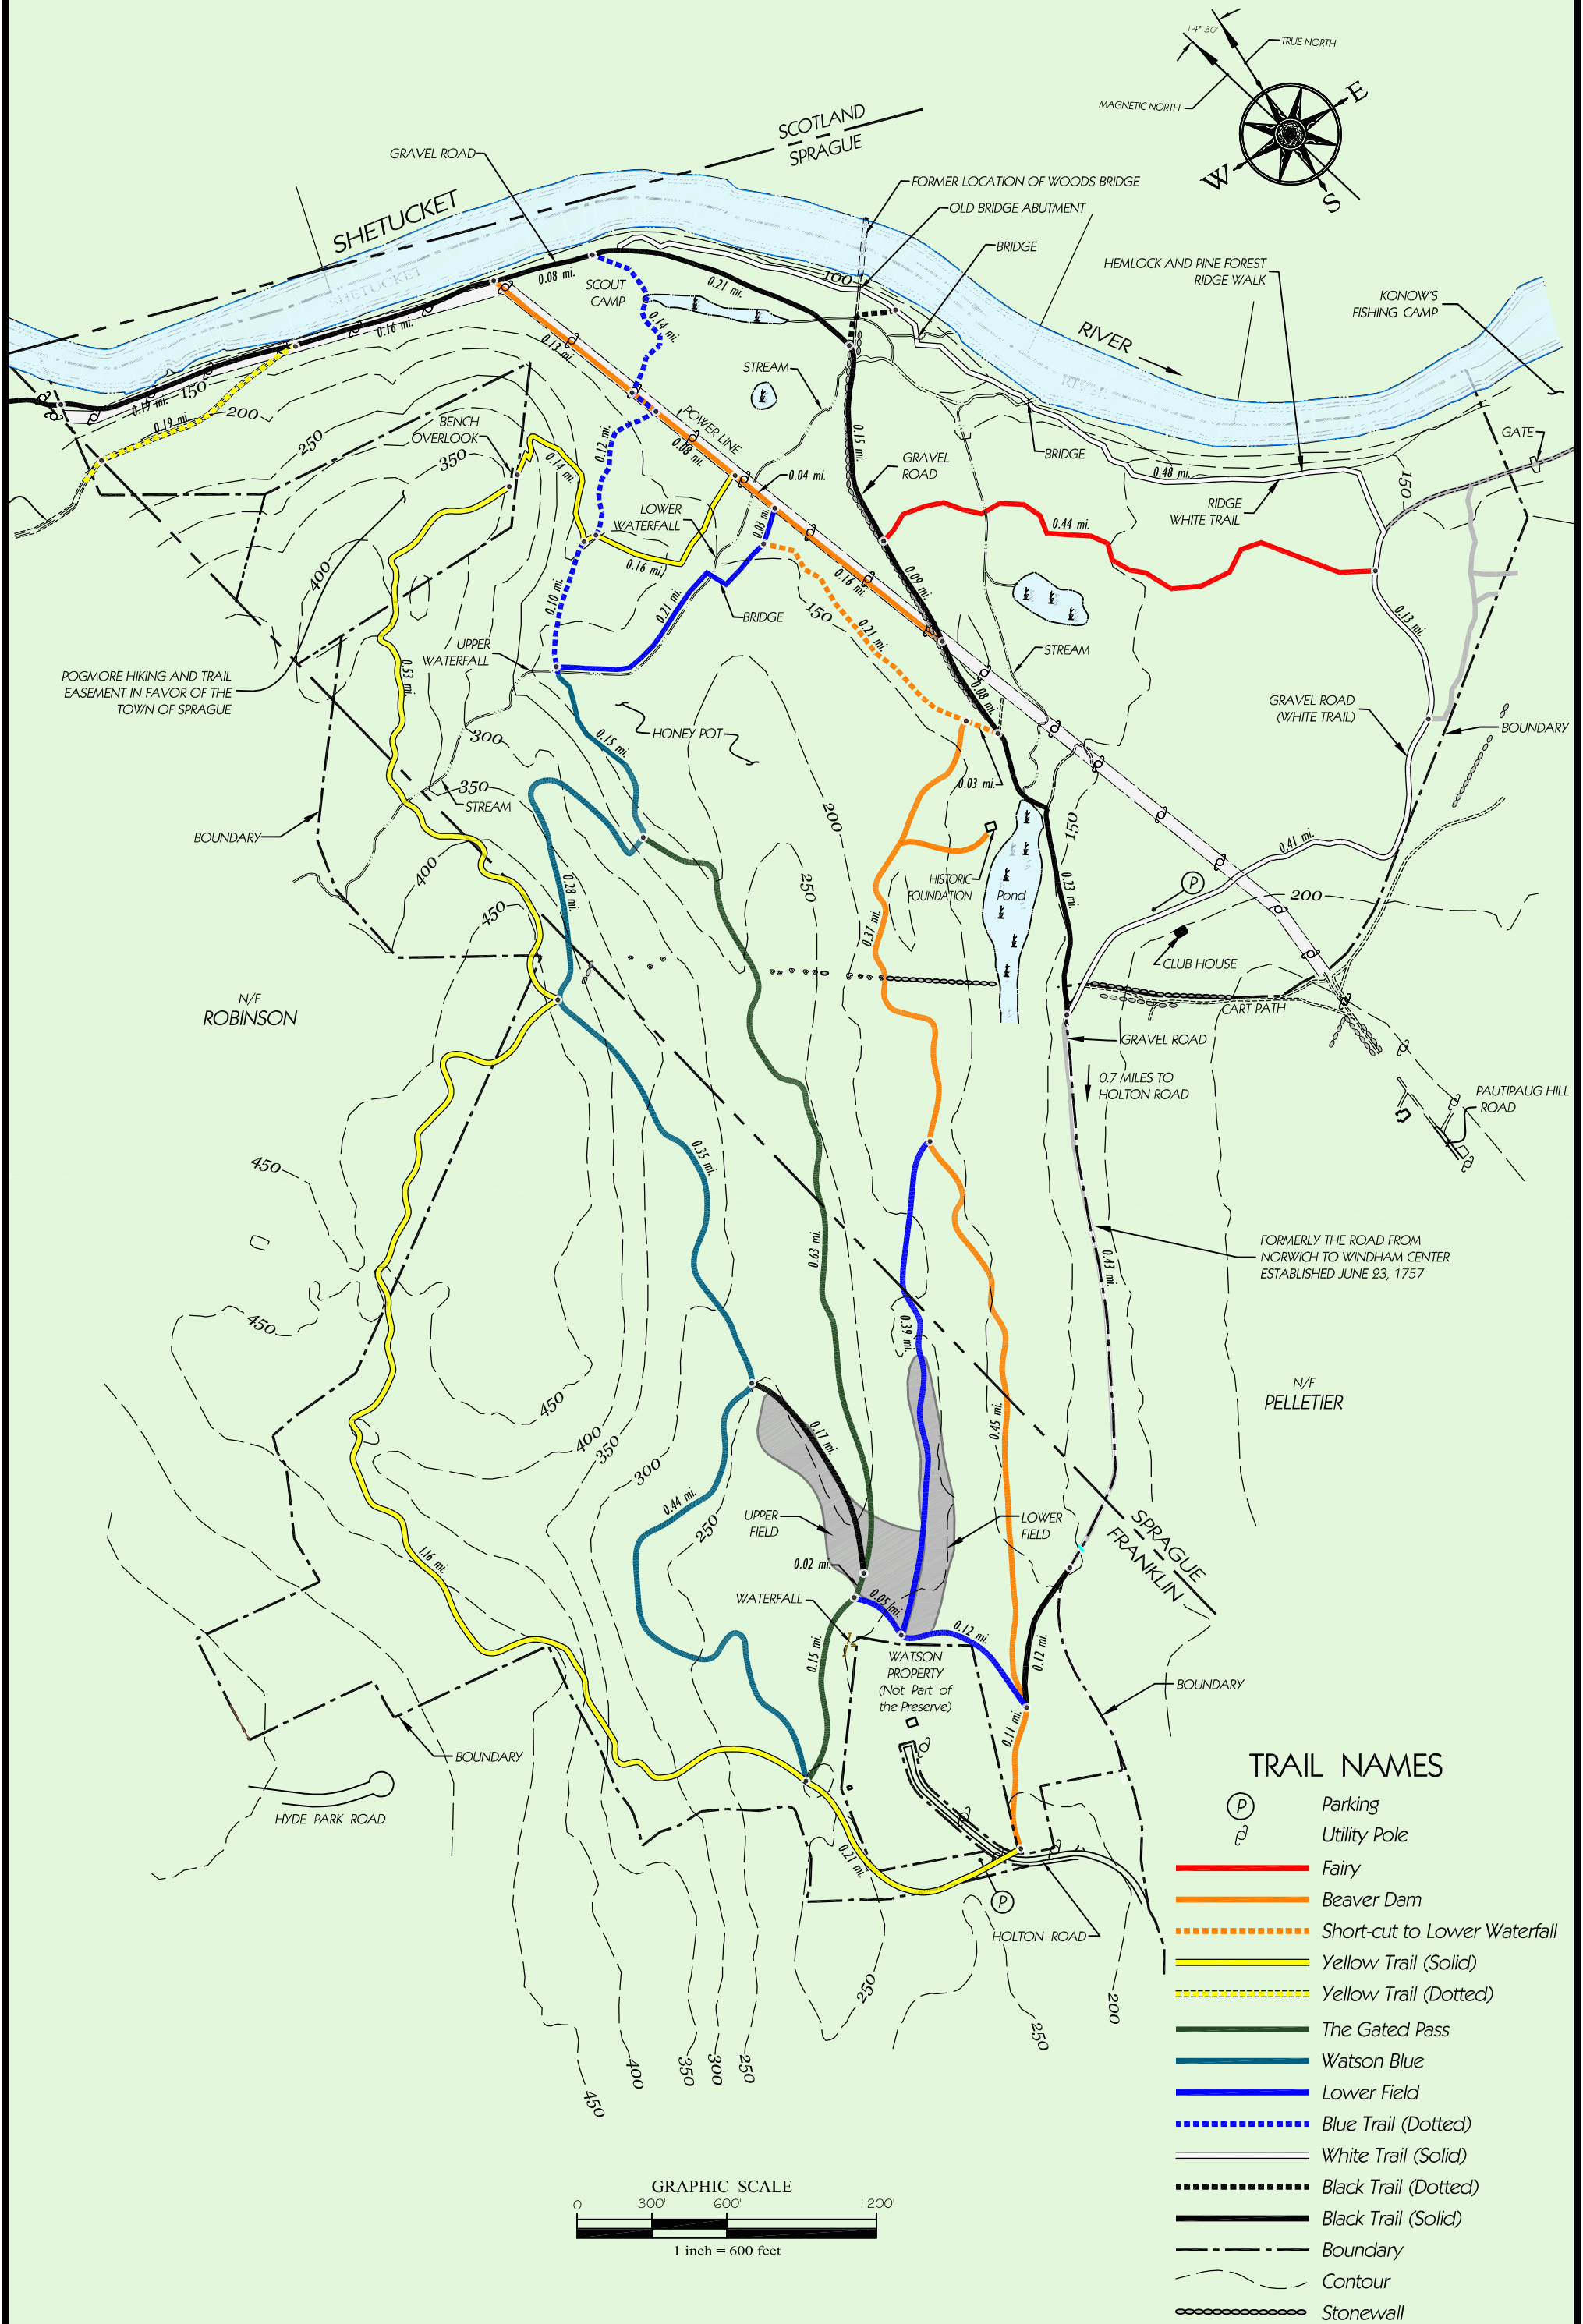

# SPRAGUE LAND PRESERVE (485.9 Acres)

## TRAIL NAMES

- (P) Parking
- ⊕ Utility Pole
- Fairy
- Beaver Dam
- - - Short-cut to Lower Waterfall
- Yellow Trail (Solid)
- - - Yellow Trail (Dotted)
- The Gated Pass
- Watson Blue
- Lower Field
- - - Blue Trail (Dotted)
- White Trail (Solid)
- - - Black Trail (Dotted)
- Black Trail (Solid)
- - - Boundary
- - - Contour
- ⊖ Stonewall